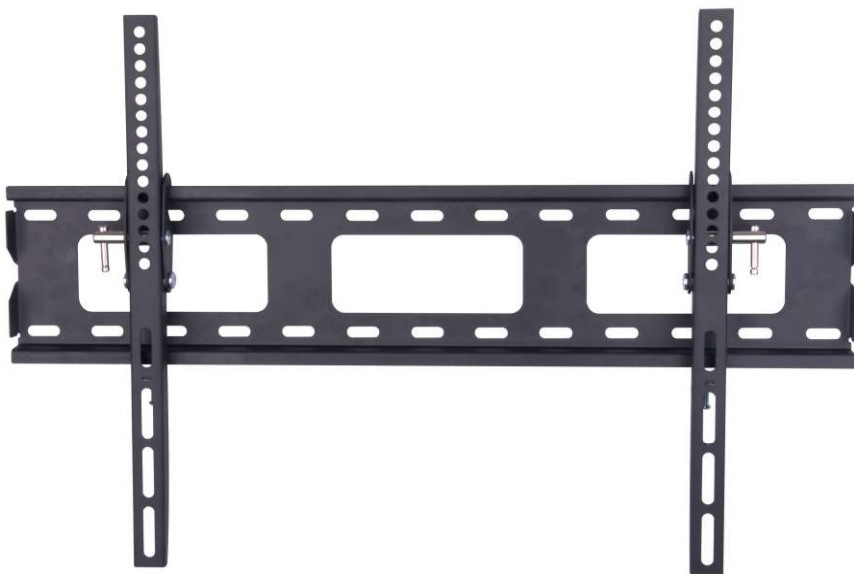

digital life®

Trade Audio Visual Products

**TRADE
MADE**
QUALITY MATERIALS FOR
THE TRADESMAN IN MIND

★
★
★ **100%**
★ **Australian**
★ **Owned**

Product code : EPLB102B

**Large Universal TV Bracket
For Screens up to 75" Max 55Kg**

This television bracket is great value for mid to large sized TV's including adjustable tilt.

- Max VESA 600 x 400
- Suit TV Size 40" - 75"
- Capacity 55KG
- TV Profile 37 mm from wall
- Tilt 0 to 12 degree
- Back mounting plate 650mm Wide
Mounting Hardware Included
- Material Solid Powder Coated Steel
Black Colour

Available Colours

Black