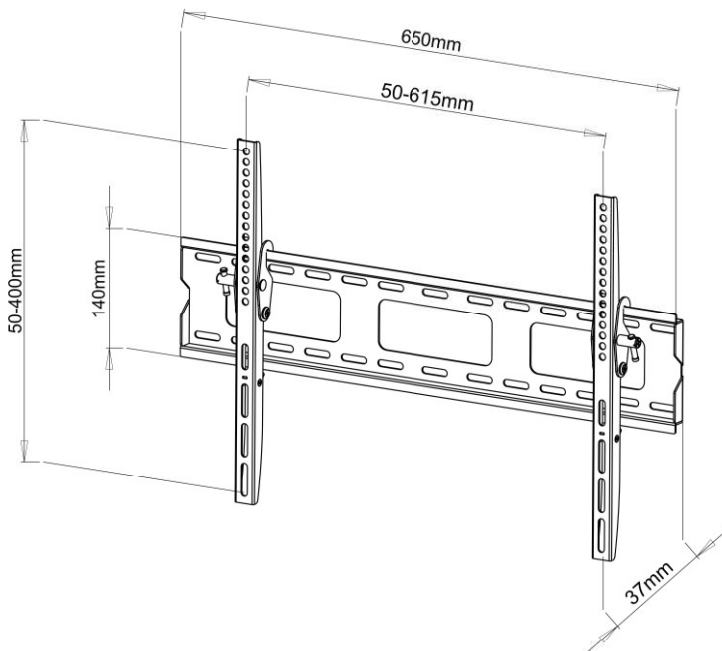

digital life®

Trade Audio Visual Products

**TRADE
MADE**
QUALITY MATERIALS FOR
THE TRADESMAN IN MIND

★
★
★ **100%**
★ **Australian**
★ **Owned**

Product code : EPLB102B

**Large Universal TV Bracket
For Screens up to 75" Max 55Kg**

This television bracket is great value for mid to large sized TV's including adjustable tilt.

- Max VESA 600 x 400
- Suit TV Size 40" - 75"
- Capacity 55KG
- TV Profile 37 mm from wall
- Tilt 0 to 12 degree
- Back mounting plate 650mm Wide
Mounting Hardware Included
- Material Solid Powder Coated Steel
Black Colour